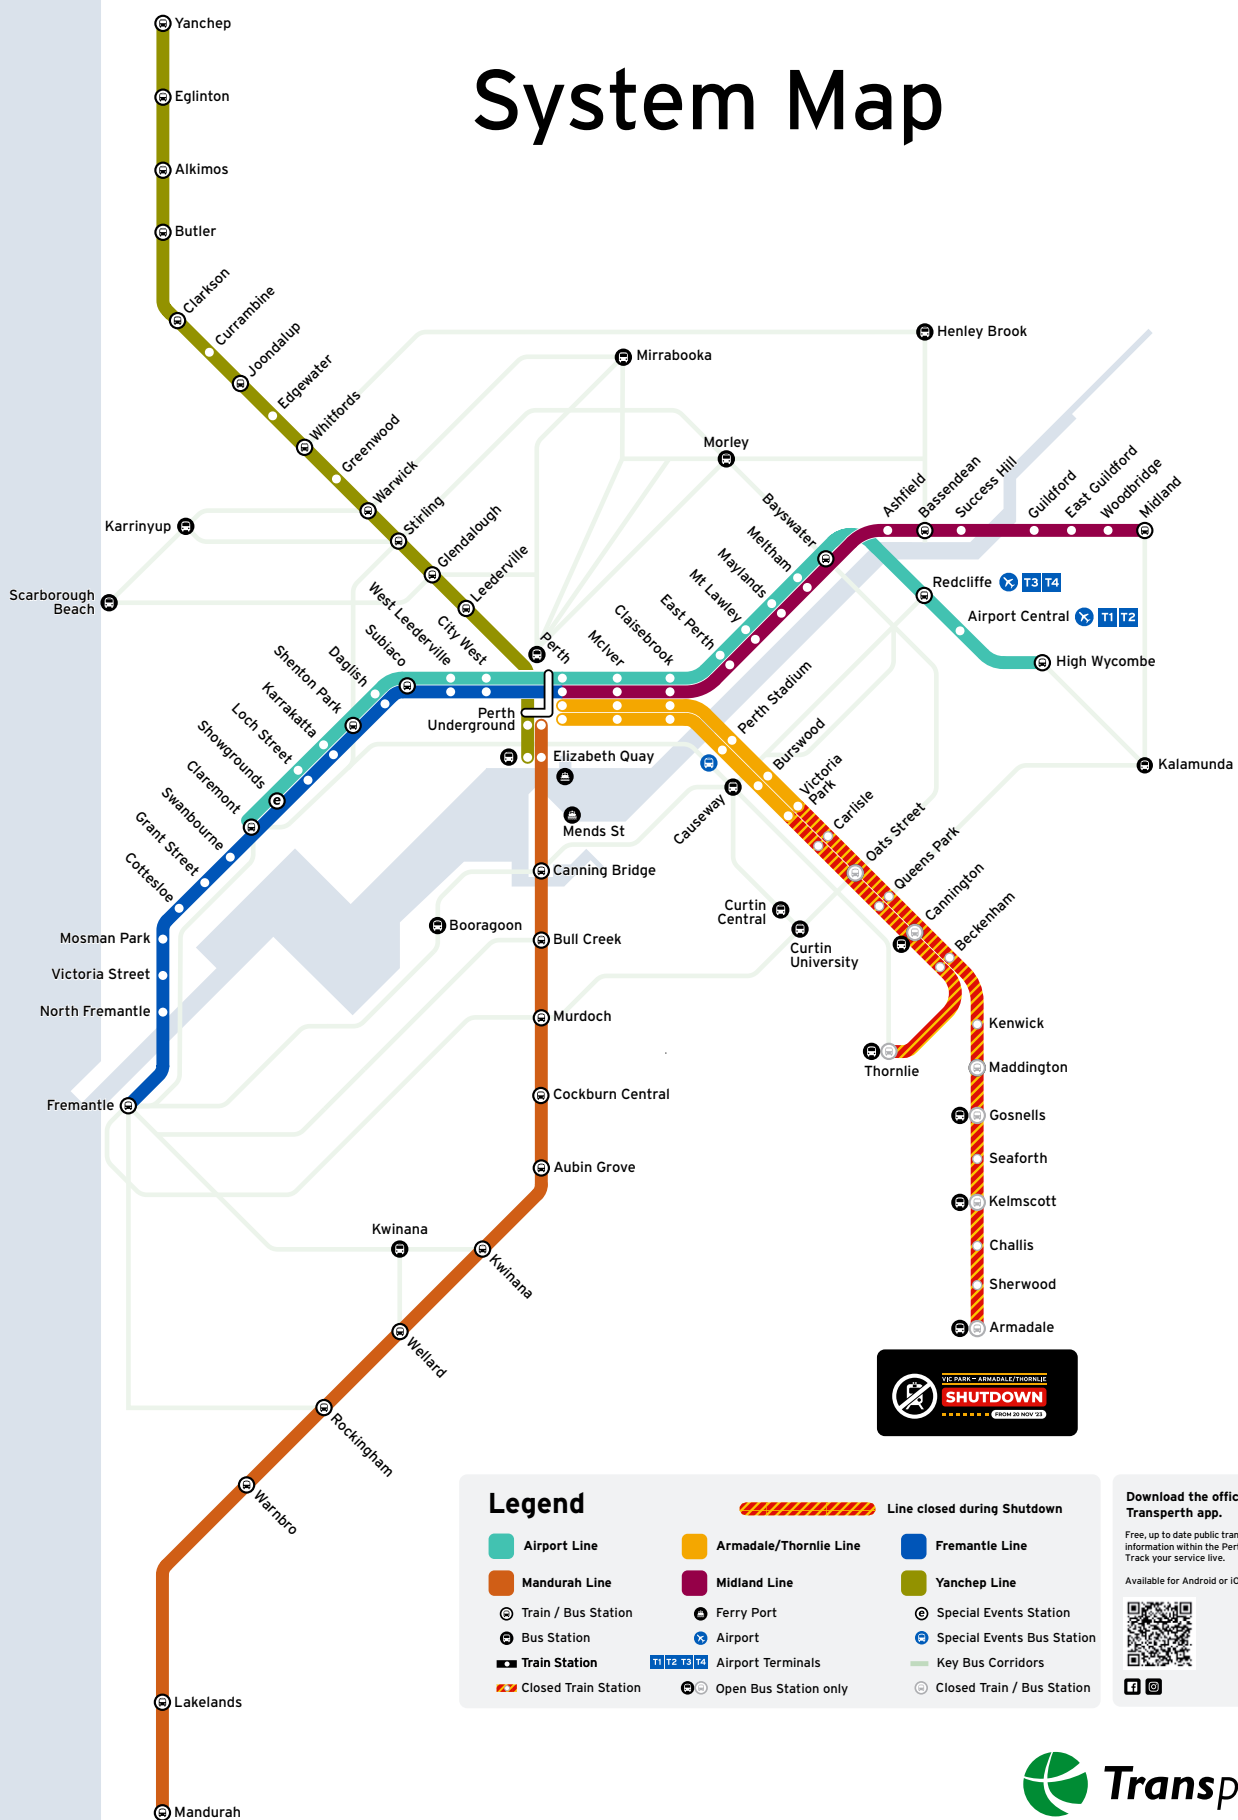

System Map

Legend

- Airport Line
- Armadale/Thornlie Line
- Fremantle Line
- Mandurah Line
- Midland Line
- Yanchep Line
- Train / Bus Station
- Bus Station
- Train Station
- Closed Train Station
- Ferry Port
- Airport
- Special Events Station
- Special Events Bus Station
- Airport Terminals
- Open Bus Station only
- Closed Train / Bus Station
- Key Bus Corridors

Line closed during Shutdown

Download the official Transperth app.

Available for Android or iOS.